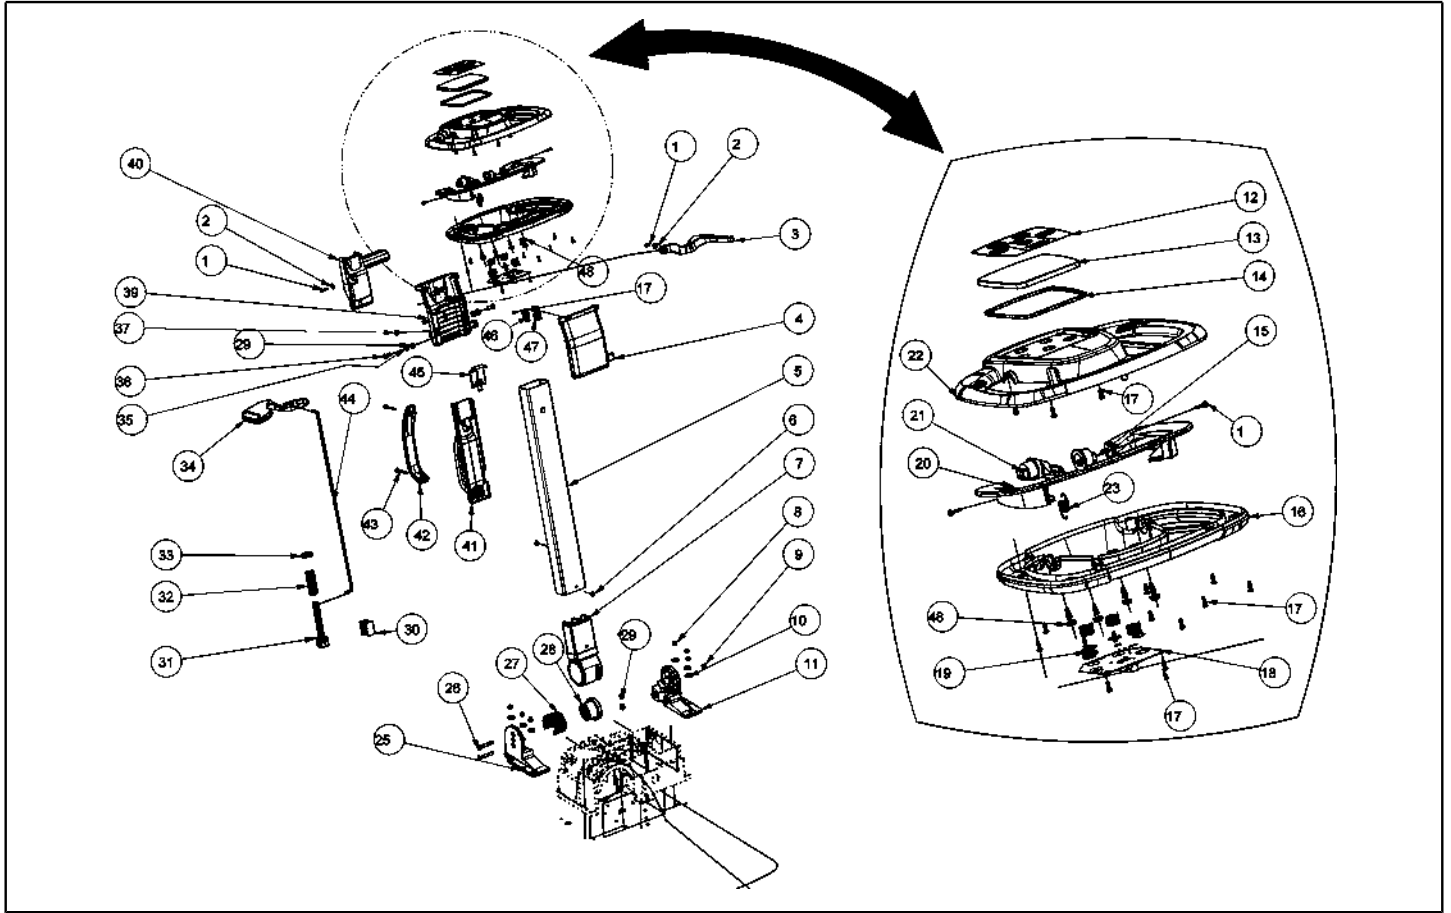

Ref. K	Part n.	Part n. 2	Description	Quantity	Validity		Price
					From	To	
0047	MPVR12486		SUPPORT CT5	1,00			--
0048	VTVT01073		SCREW STS KN1039 6x16 - T25 A2	4,00			--